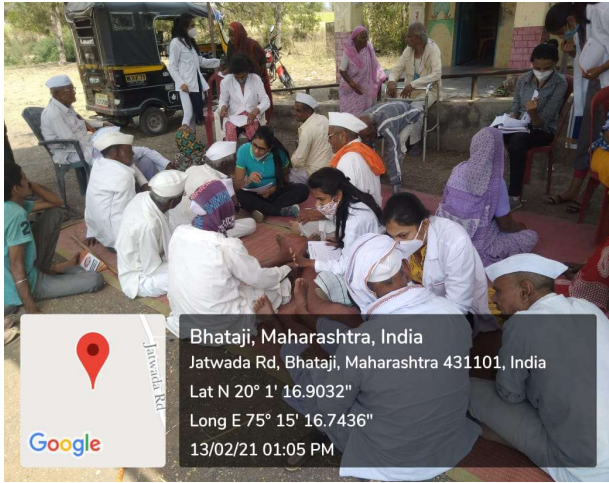

Principal
MGM Institute of Physiotherapy
Chhatrapati Sambhajnagar

Students attending a Tribal Elaga (Tribal Health Assembly) at Gadchiroli

Principal
MGM Institute of Physiotherapy
Chhatrapati Sambhajnagar

Students offering their community physiotherapy services in the medical camps organized by SEARCH to the tribal population

Principal
MGM Institute of Physiotherapy
Chhatrapati Sambhajnagar

Student offering his community physiotherapy services through Village Based Rehabilitation initiative by Amar Seva Sangam, Tenkasi – Tamilnadu

Principal
MGM Institute of Physiotherapy
Chhatrapati Sambhajnagar

Group Therapy at Missionaries of Charity, Aurangabad

Principal
MGM Institute of Physiotherapy
Chhatrapati Sambhajnagar

NSS activities by the students of MGMIOP – Tree Plantation Drives. Environmental cleanliness drive & health awareness sessions

Principal
MGM Institute of Physiotherapy
Chhatrapati Sambhajnagar

Free health camps organized by MGMIOP & students part of the camp rendering their services to the common public

H.S.
Principal
MGM Institute of Physiotherapy
Chhatrapati Sambhajnagar